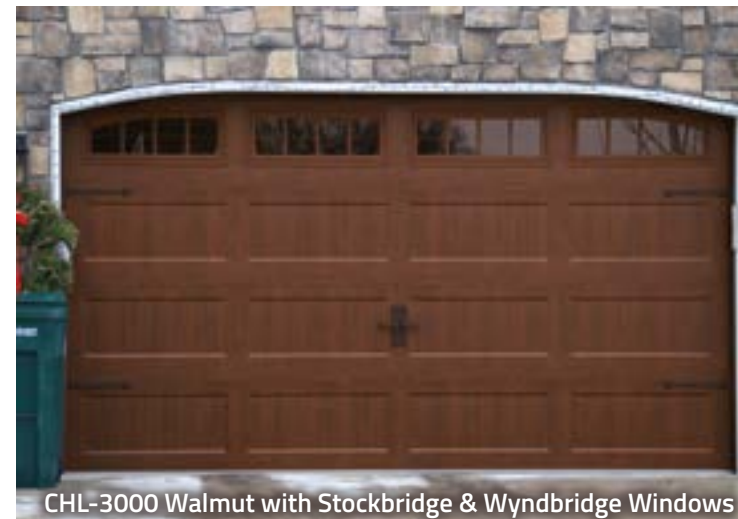

COLOR OPTIONS*

CHL-3000 Walnut with Stockbridge & Wyndbridge Windows